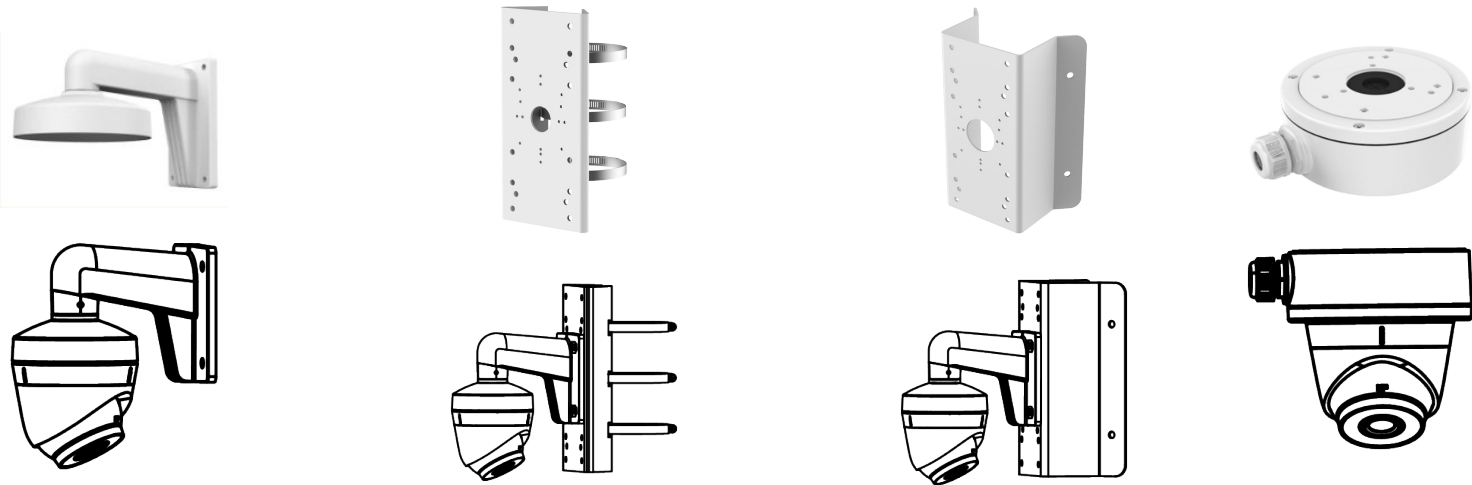

Camera	
Image Sensor	2 MP CMOS
Signal System	PAL/NTSC
Resolution	1920 (H) × 1080 (V)
Frame Rate	TVI: 1080P@30fps, 1080P@25fps CVI: 1080P@30fps, 1080P@25fps AHD: 1080P@30fps, 1080P@25fps CVBS: PAL/NTSC
Min. illumination	0.01 Lux@(F1.2, AGC ON), 0 Lux with IR
Shutter Time	PAL: 1/25 s to 1/50, 000 s NTSC: 1/30 s to 1/50, 000 s
Lens	2.8 mm, 3.6 mm, 6 mm fixed lens
Field of View	2.8 mm, horizontal FOV: 101°, vertical FOV: 60°, diagonal FOV: 122° 3.6 mm, horizontal FOV: 79.6°, vertical FOV: 43.5°, diagonal FOV: 93.7° 6 mm, horizontal FOV: 51.9°, vertical FOV: 30°, diagonal FOV: 58.8°
Lens Mount	M12
Day & Night	ICR
WDR (Wide Dynamic Range)	Digital WDR
Angle Adjustment	Pan: 0 to 360°, Tilt: 0 to 75°, Rotation: 0 to 360°
Menu	
Image Mode	STD/HIGH-SAT
AGC	Yes
Day/Night Mode	Auto/Color/BW (Black and White)
White Balance	Auto/Manual
AE (Auto Exposure) Mode	DWDR/BLC/HLC/Global
Noise Reduction	2D DNR
Language	English
Function	Brightness, Sharpness, Smart IR
Interface	
Video Output	Switchable TVI/AHD/CVI/CVBS
General	
Operating Conditions	-40 °C to 60 °C (-40 °F to 140 °F), humidity 90% or less (non-condensing)
Power Supply	12 VDC ± 25%
Power Consumption	Max. 2.2 W
Protection Level	IP67
Material	Plastic
IR Range	Up to 30 m
Communication	HIKVISION-C

General	
Dimensions	Φ 110 mm × 93.2 mm (Φ 4.33" × 3.67")
Weight	Approx. 211 g (0.47 lb.)

Available Model

DS-2CE56D0T-IT1F (C)

Dimension

Accessory

DS-1272ZJ-110-TRS
Wall Mount

DS-1275ZJ-SUS
Vertical Pole Mount

DS-1276ZJ-SUS
Corner Mount

DS-1280ZJ-S
Junction Box

DS-1281ZJ-S
Inclined Ceiling Mount

DS-1280ZJ-TR13
Junction Box

Distributed by

HIKVISION®

Headquarters

No.555 Qianmo Road, Binjiang District,
Hangzhou 310051, China
T +86-571-8807-5998
overseasbusiness@hikvision.com