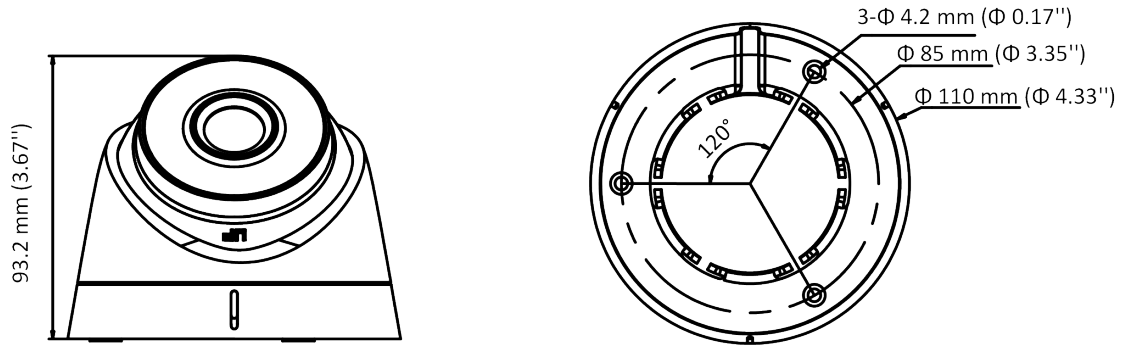

DS-2CE56D0T-IT1F (C) 2 MP Camera

- 2 MP, 1920 × 1080 resolution
- 2.8 mm, 3.6 mm, 6 mm fixed focal lens
- 4 in 1 video output (switchable TVI/AHD/CVI/CVBS)
- Smart IR, up to 30 m IR distance
- IP67

Specification

Camera	
Image Sensor	2 MP CMOS
Signal System	PAL/NTSC
Resolution	1920 (H) × 1080 (V)
Frame Rate	TVI: 1080P@30fps, 1080P@25fps CVI: 1080P@30fps, 1080P@25fps AHD: 1080P@30fps, 1080P@25fps CVBS: PAL/NTSC
Min. illumination	0.01 Lux@(F1.2, AGC ON), 0 Lux with IR
Shutter Time	PAL: 1/25 s to 1/50, 000 s NTSC: 1/30 s to 1/50, 000 s
Lens	2.8 mm, 3.6 mm, 6 mm fixed lens
Field of View	2.8 mm, horizontal FOV: 101°, vertical FOV: 60°, diagonal FOV: 122° 3.6 mm, horizontal FOV: 79.6°, vertical FOV: 43.5°, diagonal FOV: 93.7° 6 mm, horizontal FOV: 51.9°, vertical FOV: 30°, diagonal FOV: 58.8°
Lens Mount	M12
Day & Night	ICR
WDR (Wide Dynamic Range)	Digital WDR
Angle Adjustment	Pan: 0 to 360°, Tilt: 0 to 75°, Rotation: 0 to 360°
Menu	
Image Mode	STD/HIGH-SAT
AGC	Yes
Day/Night Mode	Auto/Color/BW (Black and White)
White Balance	Auto/Manual
AE (Auto Exposure) Mode	DWDR/BLC/HLC/Global
Noise Reduction	2D DNR
Language	English
Function	Brightness, Sharpness, Smart IR
Interface	
Video Output	Switchable TVI/AHD/CVI/CVBS
General	
Operating Conditions	-40 °C to 60 °C (-40 °F to 140 °F), humidity 90% or less (non-condensing)
Power Supply	12 VDC ± 25%
Power Consumption	Max. 2.2 W
Protection Level	IP67
Material	Plastic
IR Range	Up to 30 m
Communication	HIKVISION-C

General	
Dimensions	Φ 110 mm × 93.2 mm (Φ 4.33" × 3.67")
Weight	Approx. 211 g (0.47 lb.)

Available Model

DS-2CE56D0T-IT1F (C)

Dimension

Accessory

DS-1272ZJ-110-TRS
Wall Mount

DS-1275ZJ-SUS
Vertical Pole Mount