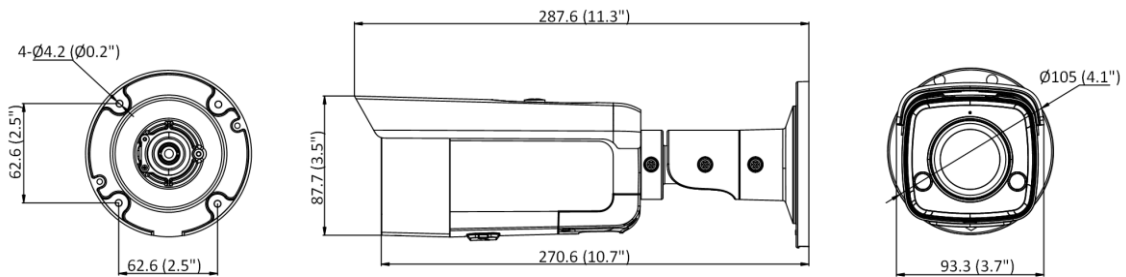

▪ **Available Model**

DS-2CD2T26G2-ISU/SL (2.8/4/6 mm)

▪ **Dimension**

Unit: mm (inch)

▪ **Accessory**

▪ **Optional**

DS-1260ZJ Junction Box	DS-1276ZJ-SUS Corner Mount	DS-1280ZJ-S Junction Box	DS-1275ZJ-S-SUS Vertical Pole Mount